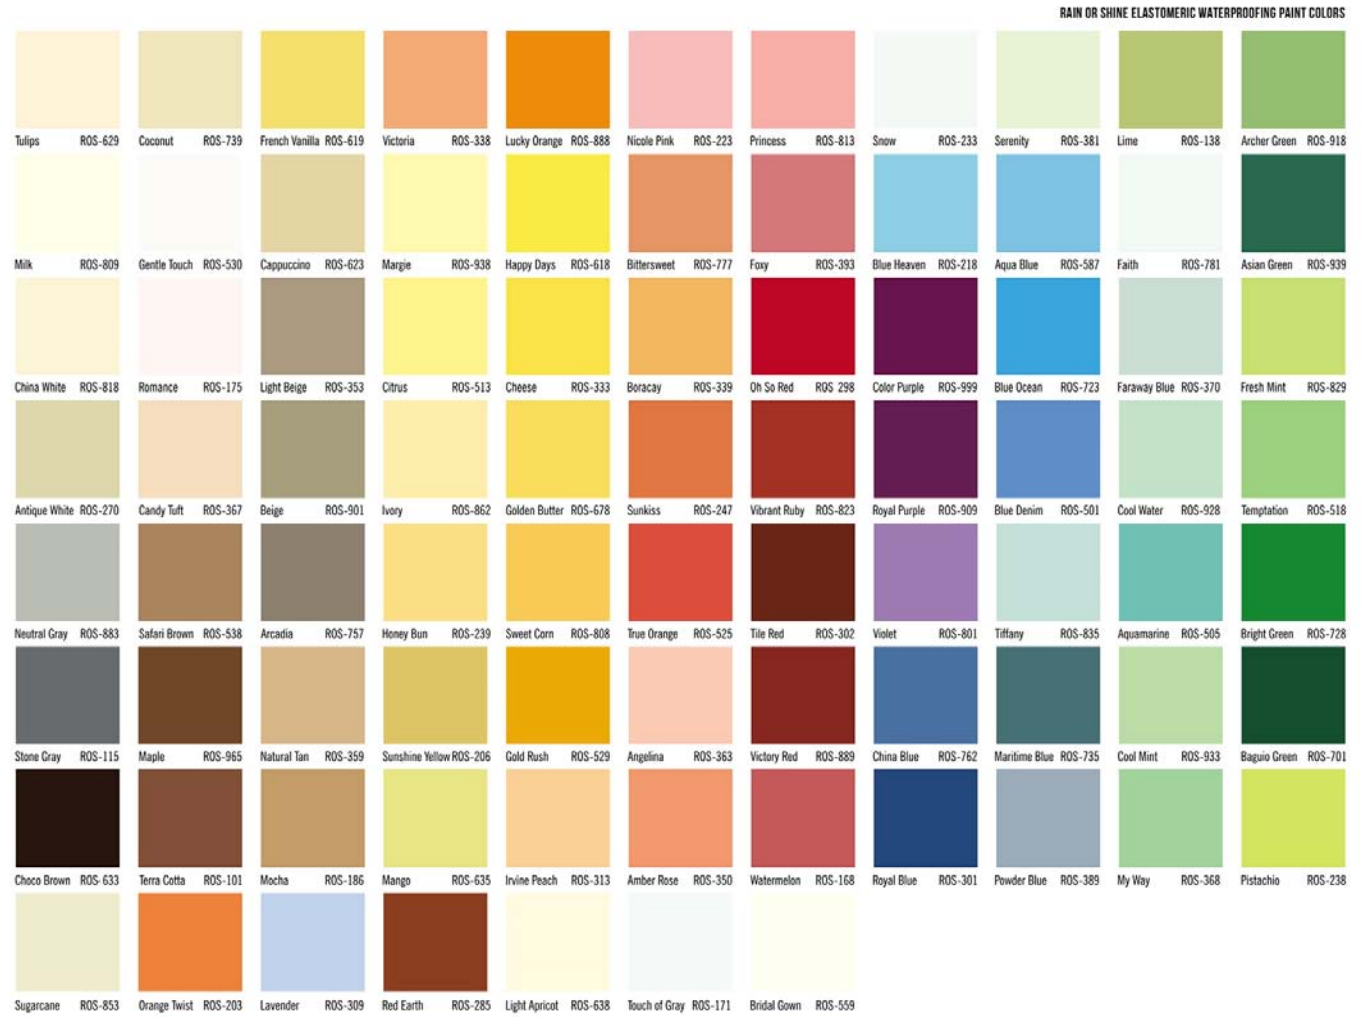

COLORS

Our **FlowerWall Elements** are available in natural concrete color and in all colors of the **Rain or Shine Elastomeric Paint** color palette.

Since the flowers planted in the FlowerWall should be the focus only bright and less intense colors should be chosen for your FlowerWall. But it is *your* choice.....

Please beware that colors depicted on a computer or cell phone screen may look different in reality.